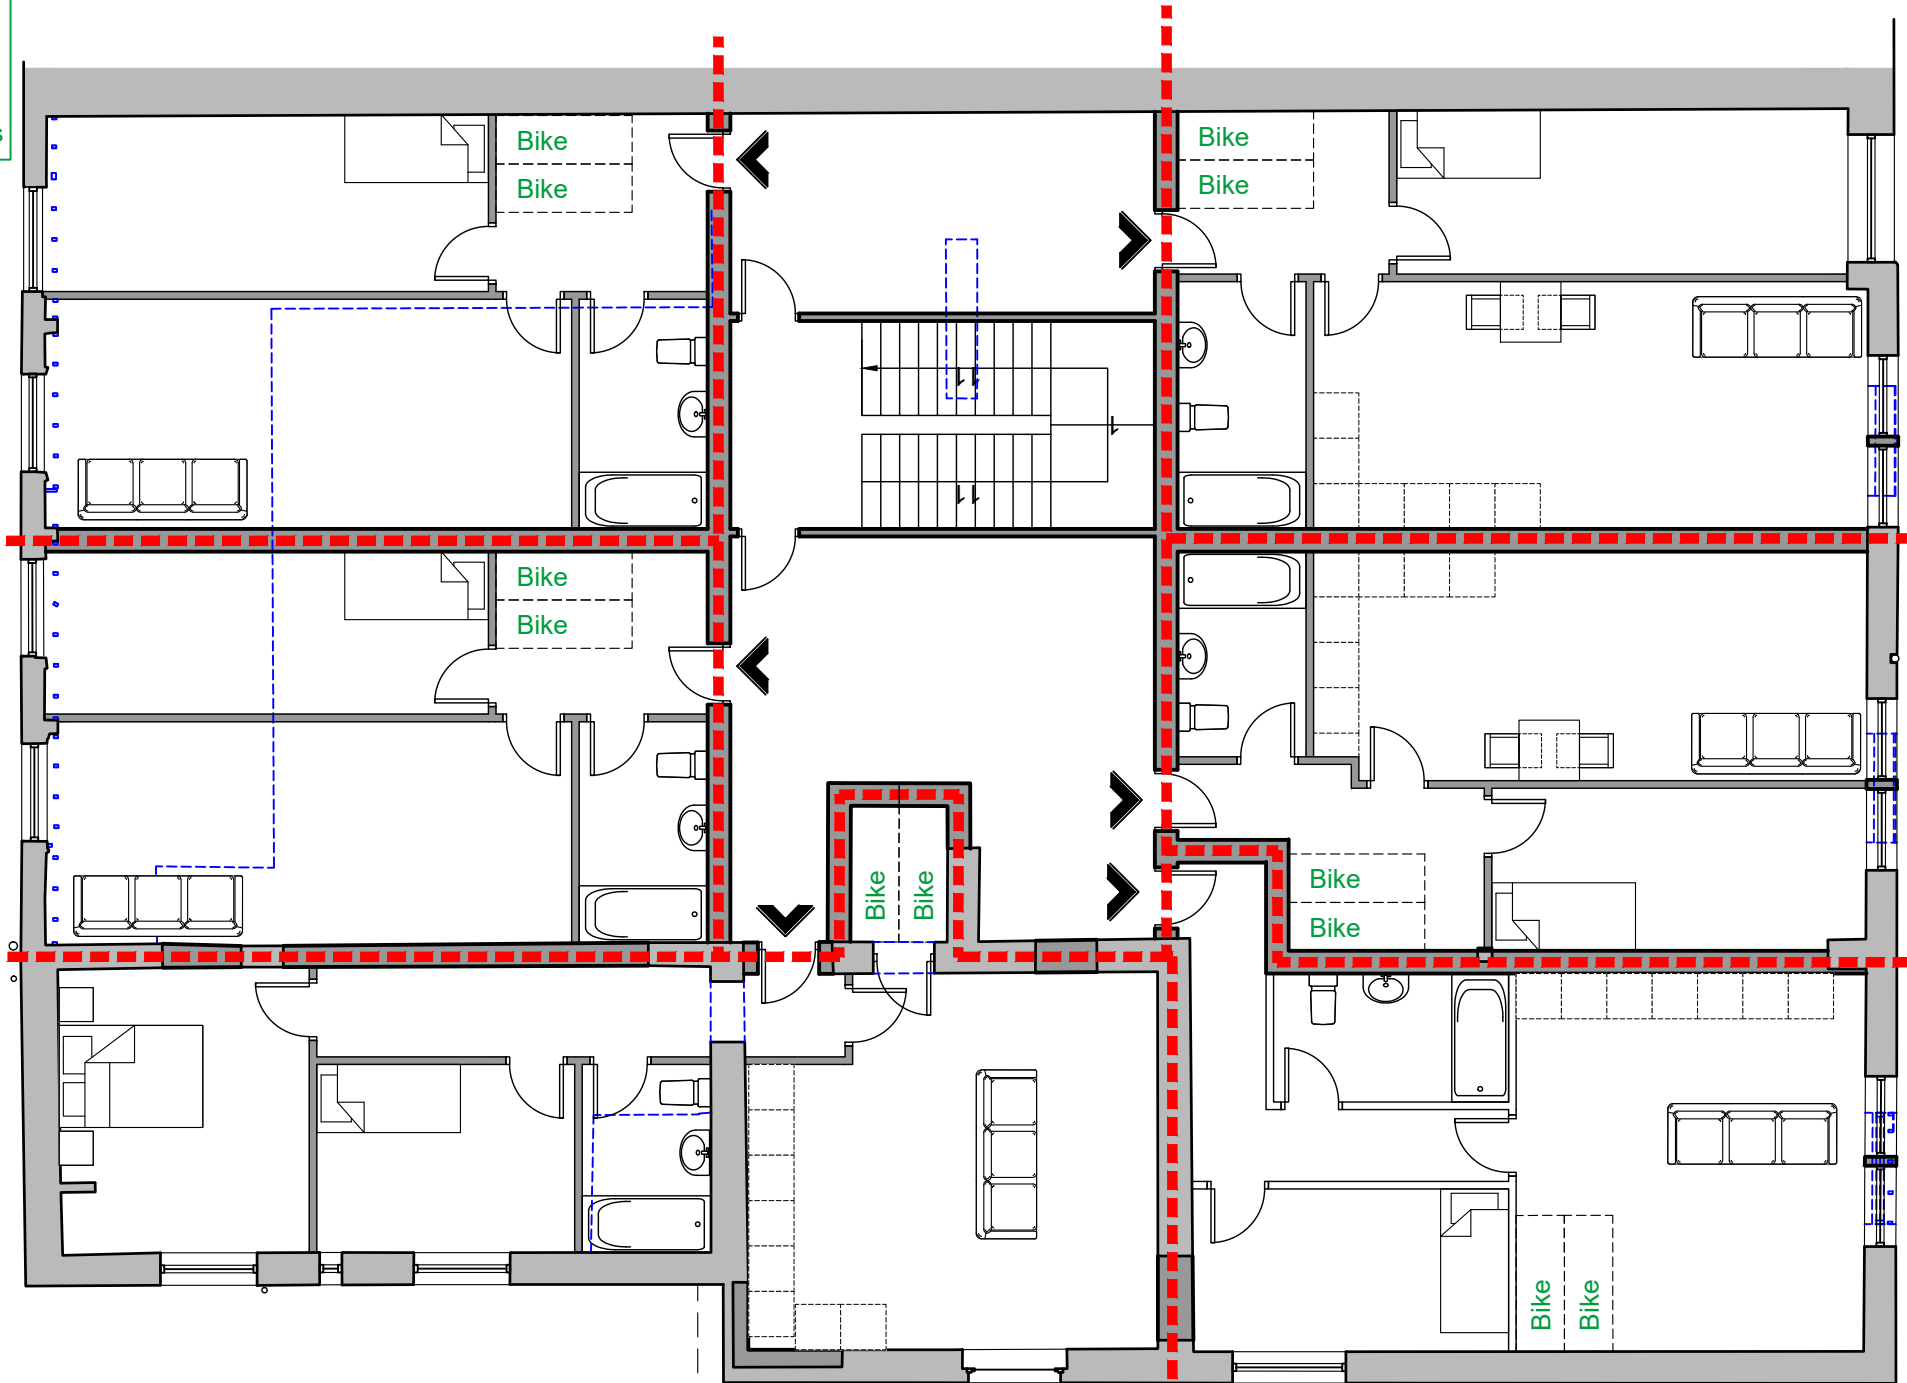

--- Items to be removed shown as blue dashed lines

12 Bikes stored at FF:
 0 bikes in communal areas;
 2 in habitable rooms;
 10 in individual bike stores

Flat 12
 1Bed
 48m²

Reinstated window

Reinstated window

Flat 11
 1Bed
 45m²

Reinstated window

Reinstated window

Flat 10
 2Bed
 61m²

Reinstated window

Flat 7
 1Bed
 50m²

Flat 8
 1Bed
 46m²

Flat 9
 1Bed
 46m²